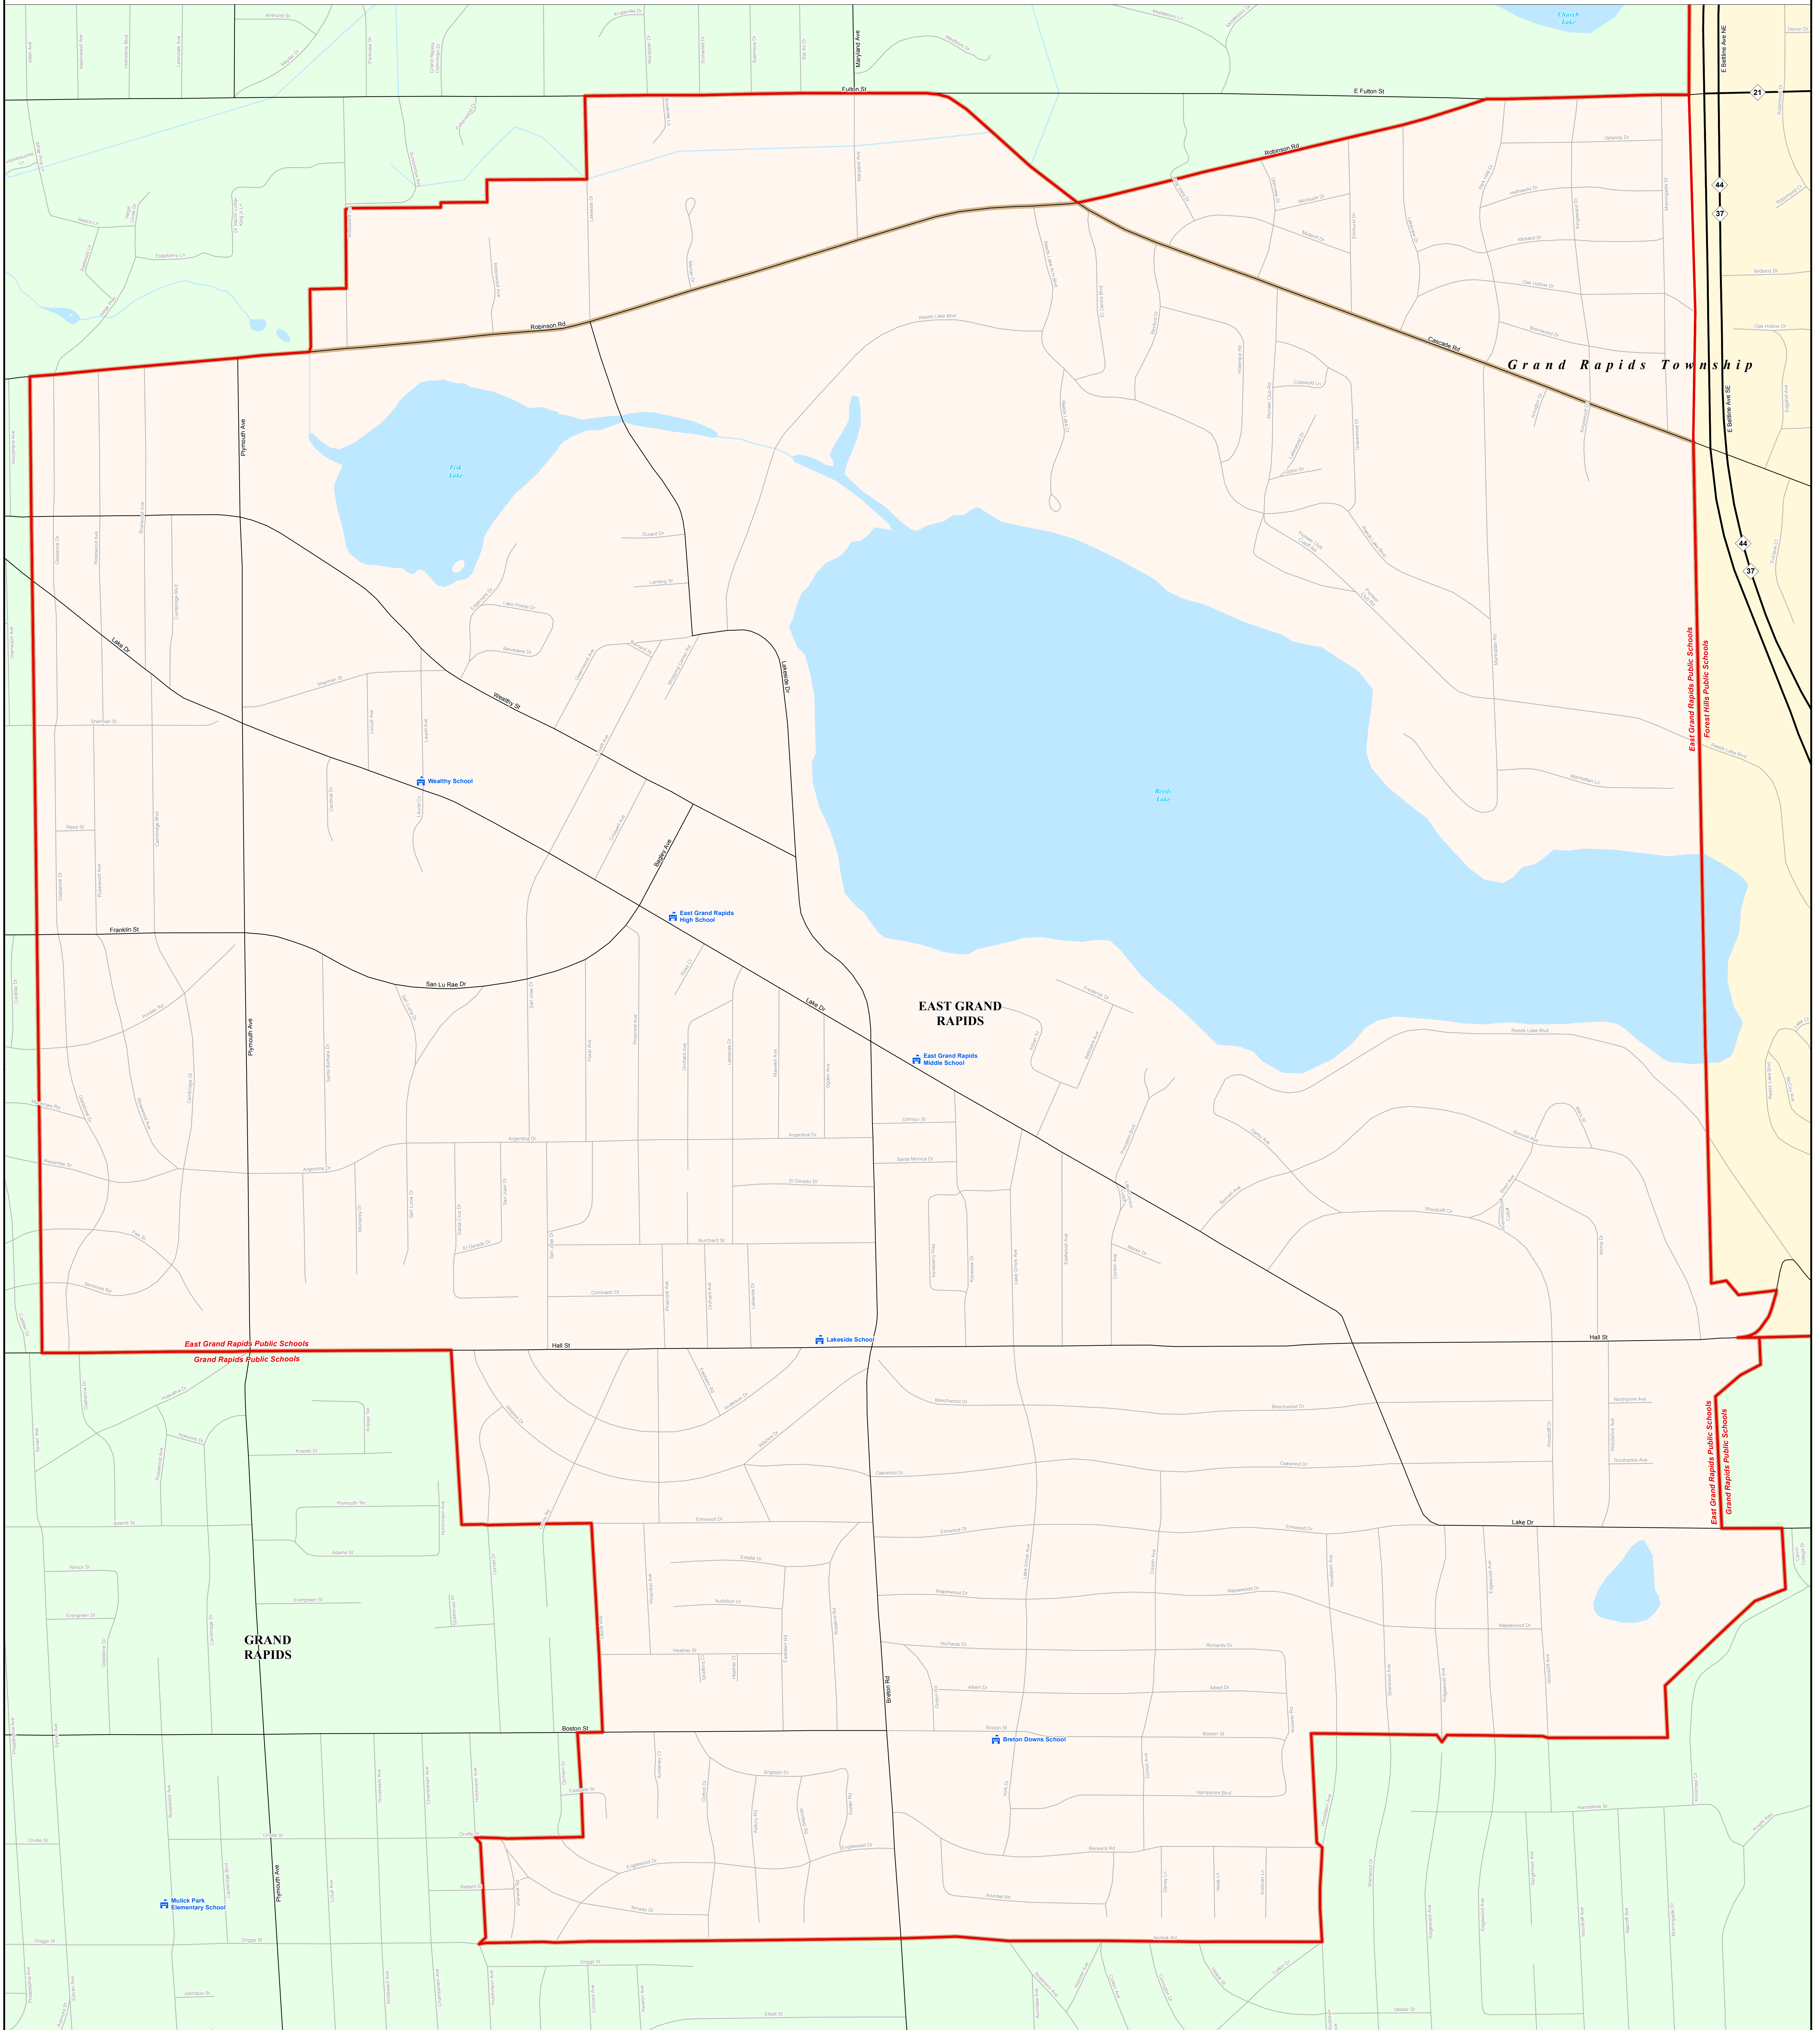

EAST GRAND RAPIDS PUBLIC SCHOOLS

Kent ISD

*Note: Non K-12 School Districts identified with Asterisk (*) in Name

11/14/13

Legend - School District - County - City - Township - Village - Census Designated Place - School - Water Feature - Railroad - Freeway - Highway - Primary Road - Local Road	River, Stream, or Drain